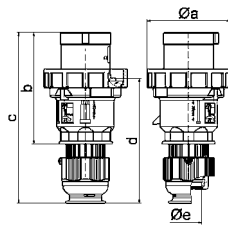

MULTI-GRIP

210766

2 MB 159/214

A	63	125	Execution	A	П	В	Арт. №	шт.
Ø a	113,5	126,0	quickCONNECT	63	4	400	<u>210762</u>	5
b	153,0	181,0	quickCONNECT	63	5	400	<u>210766</u>	5
c	233,0	282,0						
d	171,0	206,0	Винтовые	63	3	230	<u>2181</u>	5
Ø e	36,0	50,0	Винтовые	63	4	400	<u>2185</u>	5
			Винтовые	63	5	400	<u>2189</u>	5
			Винтовые	125	3	230	<u>2191</u>	5
			Винтовые	125	4	400	<u>2195</u>	5
			Винтовые	125	5	400	<u>2199</u>	5

Розетка с пружинными клеммами и разгрузкой натяжения кабеля

- Термостойкие держатели контактов
- Kontex контакт
- никелированные контакты
- специальная система разгрузки натяжения кабеля
- Степень защиты IP44