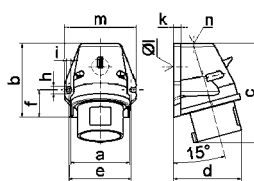

5 MB 44

A	16	16	16	32	32	32	A	П	В	Арт. №	шт.
П	3	4	5	3	4	5					
a	59,5	72,4	72,4	79,1	79,1	79,1	16	3	230	24423	10
b	90,0	90,0	90,0	92,0	92,0	92,0					
c	120,0	120,0	122,0	134,0	134,0	134,0	16	4	400	24392	10
d	72,0	84,0	84,0	89,0	89,0	89,0					
e	62,0	77,0	77,0	84,0	84,0	84,0	16	5	400	242001	10
f	33,5	33,5	33,5	30,0	30,0	30,0					
h	9,0	9,0	9,0	9,0	9,0	9,0	32	3	230	24402	10
i	5,5	5,5	5,5	5,5	5,5	5,5					
k	8,0	9,0	9,0	9,0	9,0	9,0	32	4	400	24405	10
ø l	21,0	21,0	21,0	21,0	21,0	21,0					
m	72,0	87,0	87,0	94,0	94,0	94,0	32	5	400	242002	10
n	M20	M25	M25	M25	M25	M25