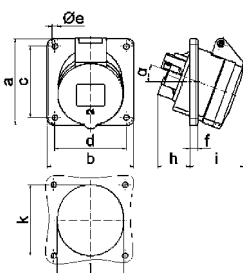

QUICK-CONNECT

Панельная розетка

- Прямая
- Винтовые клеммы
- фланец 75 x 75 мм
- Степень защиты IP44

1333

4 MB 4

A	16	16	16	32	32	32	A	П	В	Арт. №	шт.
П	3	4	5	3	4	5					
a	75,0	75,0	75,0	75,0	75,0	75,0	16	3	230	13001	10
b	75,0	75,0	75,0	75,0	75,0	75,0					
c	60,0	60,0	60,0	60,0	60,0	60,0	16	4	400	1324	10
d	60,0	60,0	60,0	60,0	60,0	60,0					
ø e	5,5	5,5	5,5	5,5	5,5	5,5	16	5	400	13005	10
f	7,0	7,0	7,0	8,0	8,0	8,0					
h	17,0	26,0	17,0	36,0	36,0	19,0	32	3	230	13007	10
i	51,0	53,0	53,0	62,0	62,0	62,0					
k	70,0	80,0	85,0	90,0	90,0	98,0	32	4	400	13011	10
ø l	45,0	45,0	55,0	60,0	60,0	60,0					
m	3,5	7,0	11,5	12,0	12,0	17,0	32	5	400	1333	10

Панельная розетка QUICK-CONNECT

- наклон 20°
- Пружинные клеммы QUICK-CONNECT
- Kontex контакт
- фланец 85 x 85 мм
- Степень защиты IP44

12757

4 MB 264

A	16	16	16	32	32	32	A	П	В	Арт. №	шт.
П	3	4	5	3	4	5					
a	85,0	85,0	85,0	85,0	85,0	85,0	16	3	230	12749	10
b	85,0	85,0	85,0	85,0	85,0	85,0					
c	70,0	70,0	70,0	70,0	70,0	70,0	16	4	400	12753	10
d	70,0	70,0	70,0	70,0	70,0	70,0					
ø e	5,5	5,5	5,5	5,5	5,5	5,5	16	5	400	12757	10
f	8,0	8,0	8,0	8,0	8,0	8,0					
h	46,0	46,0	46,0	61,0	61,0	61,0	32	3	230	12761	10
i	50,0	51,0	54,0	60,0	60,0	60,0					
ø l	57,0	65,0	70,0	78,0	78,0	78,0	32	4	400	12764	10
α	20°	20°	20°	20°	20°	20°					
							32	5	400	12768	10

QUICK-CONNECT

Панельная розетка

- наклон 20°
- Винтовые клеммы
- фланец 85 x 85 мм
- Степень защиты IP44

12078

4 MB 26

A	16	16	16	32	32	32	A	П	В	Арт. №	шт.
П	3	4	5	3	4	5					
a	85,0	85,0	85,0	85,0	85,0	85,0	16	3	230	12080	10
b	85,0	85,0	85,0	85,0	85,0	85,0					
c	70,0	70,0	70,0	70,0	70,0	70,0	16	4	400	12500	10
d	70,0	70,0	70,0	70,0	70,0	70,0					
ø e	5,5	5,5	5,5	5,5	5,5	5,5	16	5	400	12078	10
f	8,0	8,0	8,0	8,0	8,0	8,0					
h	30,0	30,0	30,0	50,0	50,0	50,0	32	3	230	12310	10
i	48,0	50,0	54,0	63,0	63,0	60,0					
k	57,0	65,0	70,0	78,0	78,0	78,0	32	4	400	12311	10
l	57,0	65,0	70,0	78,0	78,0	78,0					
α	20°	20°	20°	20°	20°	20°	32	5	400	1215	10