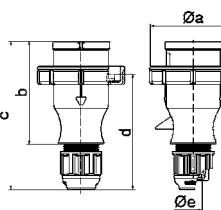

2 MB 130

A	16	16	16	32	32	32	A	П	В	Арт. №	шт.
П	3	4	5	3	4	5					
a ø	70,0	78,0	86,0	94,0	94,0	101,0	16	3	230	210576	10
b	94,5	98,0	101,0	115,0	115,0	119,0					
c	138,0	142,0	145,0	170,0	170,0	174,0	16	4	400	210583	10
d	105,5	109,5	112,5	128,0	128,0	132,0					
e ø	18,0	18,0	18,0	23,0	23,0	23,0	16	5	400	210589	10
							32	3	230	210594	10
							32	4	400	210601	10
							32	5	400	210607	10

Настенная вилка быстрого монтажа

- Пружинные клеммы QUICK-CONNECT
- Кабельный ввод в верхней (открытый) и
- один в нижней части (закрытый)
- Степень защиты IP44

QUICK-CONNECT