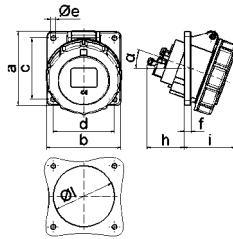

4 MB 114

	16			32			A	П	В	Арт. №	шт.
	3	4	5	3	4	5					
a	85,0	85,0	85,0	85,0	85,0	85,0	16	3	230	12813	10
b	85,0	85,0	85,0	85,0	85,0	85,0					
c	70,0	70,0	70,0	70,0	70,0	70,0	16	4	400	12814	10
d	70,0	70,0	70,0	70,0	70,0	70,0					
e a	5,5	5,5	5,5	5,5	5,5	5,5	16	5	400	12817	10
f	8,0	8,0	8,0	8,0	8,0	8,0					
h	46,0	46,0	46,0	61,0	61,0	61,0	32	3	230	12819	10
i	57,0	57,0	60,0	65,0	65,0	69,0					
l	57,0	65,0	70,0	78,0	78,0	78,0	32	4	400	12821	10
alpha	20°	20°	20°	20°	20°	20°					
							32	5	400	12824	10

QUICK-CONNECT