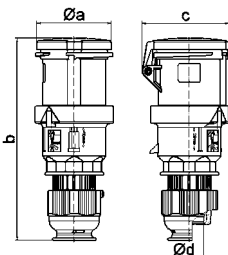

MULTI-GRIP

310494

3 MB 107

A	63	Execution	A	П	В	Арт. №	шт.
Ø a	95,0	quickCONNECT	63	4	400	<u>310490</u>	5
b	251,0						
c	109,0	quickCONNECT	63	5	400	<u>310494</u>	5
Ø d	36,0	Винтовые	63	3	230	<u>3104</u>	5
		Винтовые	63	4	400	<u>3151</u>	5
		Винтовые	63	5	400	<u>3112</u>	5

Розетка TE-Plus с разгрузкой натяжения кабеля

- Термостойкие держатели контактов
- Kontex контакт
- никелированные контакты
- специальная система разгрузки натяжения кабеля
- Степень защиты IP67