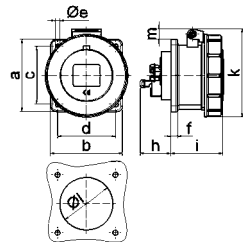

13745

4 MB 105

A	16	16	16	32	16	32	A	П	В	Арт. №	шт.
П	3	4	5	3	4	5					
a	75,0	75,0	75,0	75,0	75,0	75,0	16	3	230	13734	10
b	75,0	75,0	75,0	75,0	75,0	75,0					
c	60,0	60,0	60,0	60,0	60,0	60,0	16	4	400	13739	10
d	60,0	60,0	60,0	60,0	60,0	60,0					
ø e	5,5	5,5	5,5	5,5	5,5	5,5	16	5	400	13745	10
f	7,0	7,0	7,0	8,0	8,0	8,0					
h	35,5	35,5	35,5	50,0	50,0	50,0	32	3	230	13750	10
i	57,0	58,0	57,0	65,0	65,0	65,0					
k	76,0	83,0	93,0	100,0	100,0	106,0	32	4	400	13756	10
ø l	45,0	45,0	55,0	60,0	60,0	60,0					
m	3,5	7,0	11,5	12,0	12,0	17,0	32	5	400	13762	10

QUICK-CONNECT