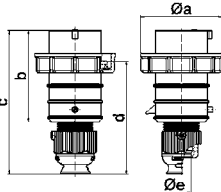

QUICK-CONNECT
MULTI-GRIP

21241

2 MB 94

A	16	16	16	32	32	32	A	П	В	Арт. №	шт.
П	3	4	5	3	4	5					
ø a	70,0	78,0	86,0	94,0	94,0	101,0	16	3	230	21238	10
b	95,0	95,0	97,0	118,0	118,0	117,0					
c	145,0	145,0	152,0	178,0	178,0	181,0	16	4	400	21349	10
d	111,0	111,0	119,0	136,0	136,0	138,5					
ø e	18,0	18,0	21,0	23,0	23,0	27,0	16	5	400	21239	10
							32	3	230	21240	10
							32	4	400	21351	10
							32	5	400	21241	10