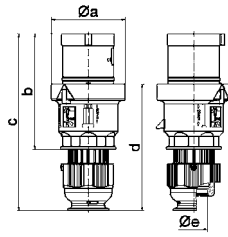

Вилка TE с разгрузкой натяжения кабеля

- никелированные контакты
- Специальная система разгрузки кабеля
- Быстроразборный корпус
- Степень защиты IP44

MULTI-GRIP

210765

2 MB 158

A	63	Модель	A	П	В	Арт. №	шт.
Ø a	96,0	quickCONNECT	63	4	400	<u>210761</u>	5
b	153,0						
c	233,0	quickCONNECT	63	5	400	<u>210765</u>	5
d	167,0						
Ø e	36,0	Винтовые	63	3	230	<u>2104</u>	5
		Винтовые	63	4	400	<u>2151</u>	5
		Винтовые	63	5	400	<u>2155</u>	5

Вилка TE с разгрузкой натяжения кабеля

- Термостойкие держатели контактов
- никелированные контакты
- специальная система разгрузки натяжения кабеля
- Быстроразборный корпус
- Степень защиты IP67