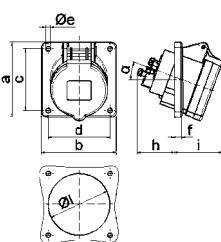

12757

4 MB 264

A	16	16	16	32	32	32	A	П	В	Арт. №	шт.
П	3	4	5	3	4	5					
a	85,0	85,0	85,0	85,0	85,0	85,0	16	3	230	12749	10
b	85,0	85,0	85,0	85,0	85,0	85,0					
c	70,0	70,0	70,0	70,0	70,0	70,0	16	4	400	12753	10
d	70,0	70,0	70,0	70,0	70,0	70,0					
ø e	5,5	5,5	5,5	5,5	5,5	5,5	16	5	400	12757	10
f	8,0	8,0	8,0	8,0	8,0	8,0					
h	46,0	46,0	46,0	61,0	61,0	61,0	32	3	230	12761	10
i	50,0	51,0	54,0	60,0	60,0	60,0					
ø l	57,0	65,0	70,0	78,0	78,0	78,0	32	4	400	12764	10
α	20°	20°	20°	20°	20°	20°					
							32	5	400	12768	10

QUICK-CONNECT