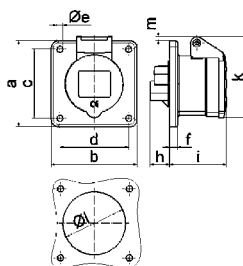

Панельная розетка QUICK-CONNECT

- Розетка быстрого монтажа
- Пружинные клеммы QUICK-CONNECT
- Kontex контакт
- фланец 75 x 75 мм
- Степень защиты IP44

132001

4 MB 263

A	16	16	16	32	32	32	A	P	V	Арт. №	шт.
П	3	4	5	3	4	5					
a	75,0	75,0	75,0	75,0	75,0	75,0	16	3	230	13686	10
b	75,0	75,0	75,0	75,0	75,0	75,0					
c	60,0	60,0	60,0	60,0	60,0	60,0	16	4	400	13693	10
d	60,0	60,0	60,0	60,0	60,0	60,0					
ø e	5,5	5,5	5,5	5,5	5,5	5,5	16	5	400	132001	10
f	7,0	7,0	7,0	8,0	8,0	8,0					
h	35,5	35,5	35,5	50,0	50,0	50,0	32	3	230	13703	10
i	50,0	50,0	51,0	60,0	60,0	60,0					
k	74,0	84,0	91,0	94,0	94,0	102,0	32	4	400	13710	10
ø l	45,0	45,0	55,0	60,0	60,0	60,0					
m	8,0	12,0	16,0	17,0	17,0	22,0	32	5	400	132002	10

QUICK-CONNECT

Панельная розетка

- Прямая
- Винтовые клеммы
- фланец 75 x 75 мм
- Степень защиты IP44

1333

4 MB 4

A	16	16	16	32	32	32	A	П	В	Арт. №	шт.
П	3	4	5	3	4	5					
a	75,0	75,0	75,0	75,0	75,0	75,0	16	3	230	13001	10
b	75,0	75,0	75,0	75,0	75,0	75,0					
c	60,0	60,0	60,0	60,0	60,0	60,0	16	4	400	1324	10
d	60,0	60,0	60,0	60,0	60,0	60,0					
ø e	5,5	5,5	5,5	5,5	5,5	5,5	16	5	400	13005	10
f	7,0	7,0	7,0	8,0	8,0	8,0					
h	17,0	26,0	17,0	36,0	36,0	19,0	32	3	230	13007	10
i	51,0	53,0	53,0	62,0	62,0	62,0					
k	70,0	80,0	85,0	90,0	90,0	98,0	32	4	400	13011	10
ø l	45,0	45,0	55,0	60,0	60,0	60,0					
m	3,5	7,0	11,5	12,0	12,0	17,0	32	5	400	1333	10