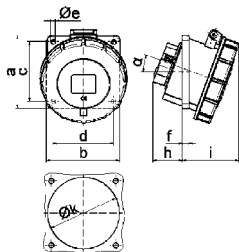

4 MB 22

	16			32			A	П	В	Арт. №	шт.
	3	4	5	3	4	5					
a	85,0	85,0	85,0	85,0	85,0	85,0	16	3	230	12231	10
b	85,0	85,0	85,0	85,0	85,0	85,0					
c	70,0	70,0	70,0	70,0	70,0	70,0	16	4	400	12502	10
d	70,0	70,0	70,0	70,0	70,0	70,0					
e a	5,5	5,5	5,5	5,5	5,5	5,5	16	5	400	12084	10
f	8,0	8,0	8,0	8,0	8,0	8,0					
h	30,0	30,0	30,0	50,0	50,0	34,0	32	3	230	12327	10
i	55,0	57,0	59,0	67,0	67,0	69,0					
k	57,0	65,0	70,0	78,0	78,0	78,0	32	4	400	12329	10
l	57,0	65,0	70,0	78,0	78,0	78,0					
alpha	20°	20°	20°	20°	20°	20°	32	5	400	1264	10

Вилка быстрого монтажа с разгрузкой натяжения кабеля

- Пружинные клеммы QUICK-CONNECT
- Быстроразборный корпус
- Сальник с разгрузкой натяжения кабеля
- Степень защиты IP44

2136