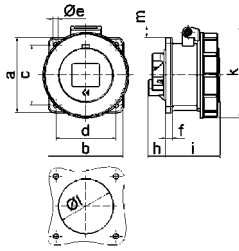

QUICK-CONNECT

Панельная розетка

- наклон 20°
- Винтовые клеммы
- фланец 85 x 85 мм
- Степень защиты IP44

12078

4 MB 26

A	16	16	16	32	32	32	A	П	В	Арт. №	шт.
П	3	4	5	3	4	5					
a	85,0	85,0	85,0	85,0	85,0	85,0	16	3	230	12080	10
b	85,0	85,0	85,0	85,0	85,0	85,0					
c	70,0	70,0	70,0	70,0	70,0	70,0	16	4	400	12500	10
d	70,0	70,0	70,0	70,0	70,0	70,0					
ø e	5,5	5,5	5,5	5,5	5,5	5,5	16	5	400	12078	10
f	8,0	8,0	8,0	8,0	8,0	8,0					
h	30,0	30,0	30,0	50,0	50,0	50,0	32	3	230	12310	10
i	48,0	50,0	54,0	63,0	63,0	60,0					
k	57,0	65,0	70,0	78,0	78,0	78,0	32	4	400	12311	10
l	57,0	65,0	70,0	78,0	78,0	78,0					
α	20°	20°	20°	20°	20°	20°	32	5	400	1215	10

Панельная розетка QUICK-CONNECT

- прямая, без наклона
- Пружинные клеммы QUICK-CONNECT
- Kontex контакт
- фланец 75 x 75 мм
- Степень защиты IP67

13745

4 MB 105

A	16	16	16	32	16	32	A	П	В	Арт. №	шт.
П	3	4	5	3	4	5					
a	75,0	75,0	75,0	75,0	75,0	75,0	16	3	230	13734	10
b	75,0	75,0	75,0	75,0	75,0	75,0					
c	60,0	60,0	60,0	60,0	60,0	60,0	16	4	400	13739	10
d	60,0	60,0	60,0	60,0	60,0	60,0					
ø e	5,5	5,5	5,5	5,5	5,5	5,5	16	5	400	13745	10
f	7,0	7,0	7,0	8,0	8,0	8,0					
h	35,5	35,5	35,5	50,0	50,0	50,0	32	3	230	13750	10
i	57,0	58,0	57,0	65,0	65,0	65,0					
k	76,0	83,0	93,0	100,0	100,0	106,0	32	4	400	13756	10
ø l	45,0	45,0	55,0	60,0	60,0	60,0					
m	3,5	7,0	11,5	12,0	12,0	17,0	32	5	400	13762	10

QUICK-CONNECT

Панельная розетка

- Прямая
- Винтовые клеммы
- фланец 75 x 75 мм
- Степень защиты IP67

1370

4 MB 5

	16			32			A	П	В	Арт. №	шт.
	3	4	5	3	4	5					
a	75,0	75,0	75,0	75,0	75,0	75,0	16	3	230	1372	10
b	75,0	75,0	75,0	75,0	75,0	75,0					
c	60,0	60,0	60,0	60,0	60,0	60,0	16	4	400	1376	10
d	60,0	60,0	60,0	60,0	60,0	60,0					
e a	5,5	5,5	5,5	5,5	5,5	5,5	16	5	400	1382	10
f	7,0	7,0	7,0	8,0	8,0	8,0					
h	17,0	26,0	17,0	36,0	36,0	19,0	32	3	230	13024	10
i	57,0	58,0	57,0	65,0	65,0	65,0					
k	76,0	83,0	93,0	100,0	100,0	106,0	32	4	400	13028	10
l	45,0	45,0	55,0	60,0	60,0	60,0					
m	3,5	7,0	11,5	12,0	12,0	17,0	32	5	400	1370	10